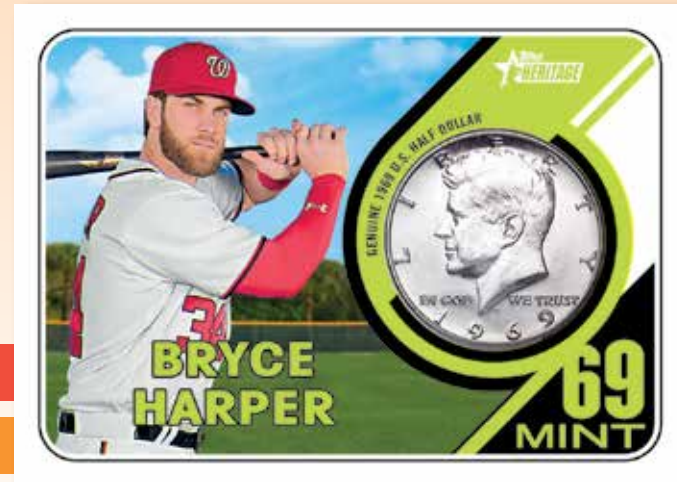

TOPPS®
HERITAGE 2018
BASEBALL
MAJOR LEAGUE BASEBALL®

1969 Mint Card - Half Dollar Parallel

COINS, STAMPS & CUT SIGNATURE CARDS

1969 MINT – Relic cards featuring retired and active stars along with a coin minted in that year. **HOBBY ONLY**

- **Nickel** – #’d to 15
- **Quarter** – #’d to 5
- **Dime** – #’d to 10
- **Half Dollar** – #’d 1 of 1

1969 U.S. POSTAGE STAMP RELICS – Featuring a vintage photo of an event or player matched with a stamp from 1969. #’d to 50.

1969 BASEBALL CUT SIGNATURES – Featuring players from the 1969 set. #’d 1/1.

1969 CELEBRITY CUT SIGNATURES – Featuring musicians and celebrities that were popular in 1969. #’d 1/1.

NEW!