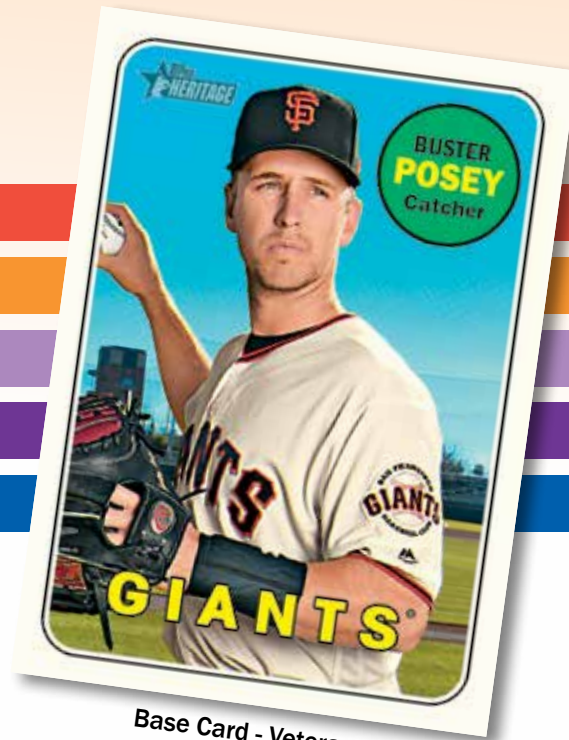

HOBBY

Topps
HERITAGE 2018

RE-LIVING THE 1969 TOPPS DESIGN
MAJOR LEAGUE BASEBALL®

BASEBALL

TOPPS HERITAGE BASEBALL RETURNS TO CELEBRATE THE 1969 TOPPS BASEBALL DESIGN.

CURRENT STARS, MLB® LEGENDS AND ROOKIES ARE SHOWCASED ON THESE CLASSIC CARDS.

Topps®
HERITAGE 2018
BASEBALL
 MAJOR LEAGUE BASEBALL®

Base Card - Veteran

Topps News All-Stars

BASE CARDS

500 total players including Veterans and Rookies in the 1969 Topps Design.

Collect all 100 High-Numbered Short-Printed cards.

Look for the following base subsets: League Leaders, World Series® Highlights, Topps News All-Stars, Rookie Stars.

BASE CARD PARALLELS

100TH ANNIVERSARY – 500 total subjects featuring a foil stamp of the 100th Anniversary MLB® Silhouetted Batter logo worn in 1969. **Limited to 25. NEW!**