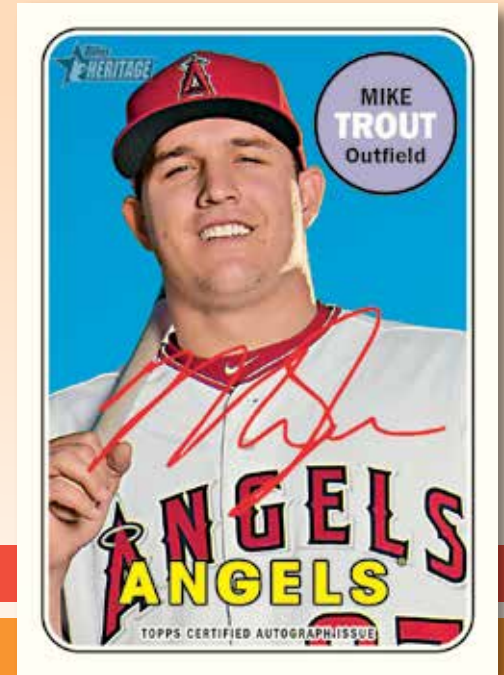

BASE CARD MINI VARIATIONS

Mini Base Variation – #’d to 100.

Topps®
HERITAGE 2018
BASEBALL
MAJOR LEAGUE BASEBALL®

Real One Autograph Card

Real One Autograph Card -
Red Ink Special Edition

AUTOGRAPH CARDS

REAL ONE AUTOGRAPHS – Retired and active players sign **ON-CARD** autographs in blue ink. Select cards will feature players that appeared on a Topps card in 1969.