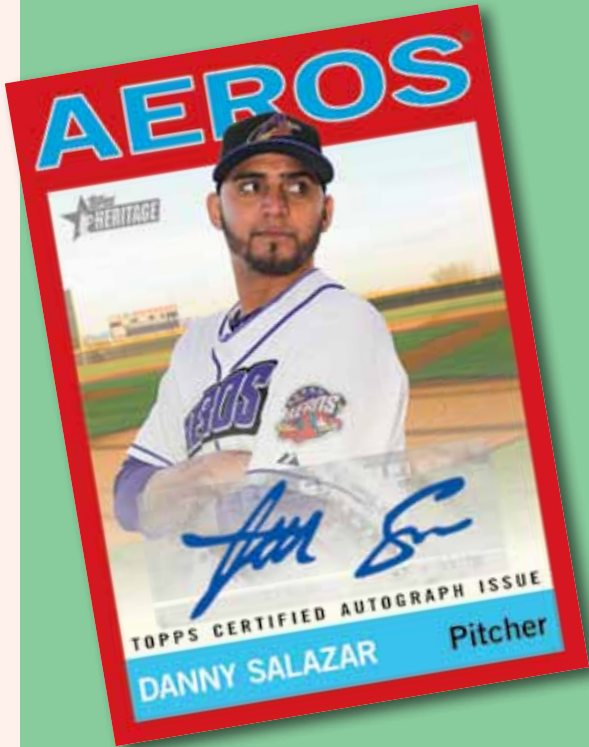

2013 TOPPS HERITAGE MINOR LEAGUE BASEBALL®

CARLOS CORREA

TAIJUAN WALKER

The classic Topps designs from 1964 are coming to **MiLB™**. This year's Topps Heritage **Minor League Baseball®** Edition will feature the traditional Real One Autographs and Clubhouse Collection Relics of the top stars in **MiLB™**. We are also featuring **MiLB™** Stars on 1964 designs, including the Venezuelan Parallels and 1964 Bazooka. To cap it off, we are going to allow another collector to "Make Your Pro Debut" with a **Minor League Baseball®** team and have their own card featured in the 2014 Topps Pro Debut Baseball release.

EVERY BOX WILL INCLUDE:

- 2 Autographed Cards
- One Relic Card

AUTOGRAPHED CARDS

Real One Autographed-Red-Bordered Parallel

Real One Autographed Card

Real One Dual Autographs

REAL ONE AUTOGRAPHS

Autographed cards of *Minor League Baseball*® Stars

Black-Bordered Autographs - Sequentially #’d to 35

Red-Bordered Autographs - Sequentially #’d to 10. **NEW!**

Orange-Bordered Autographs - Sequentially #’d to 5. **NEW!**

Blue-Bordered Autographs - 1 of 1