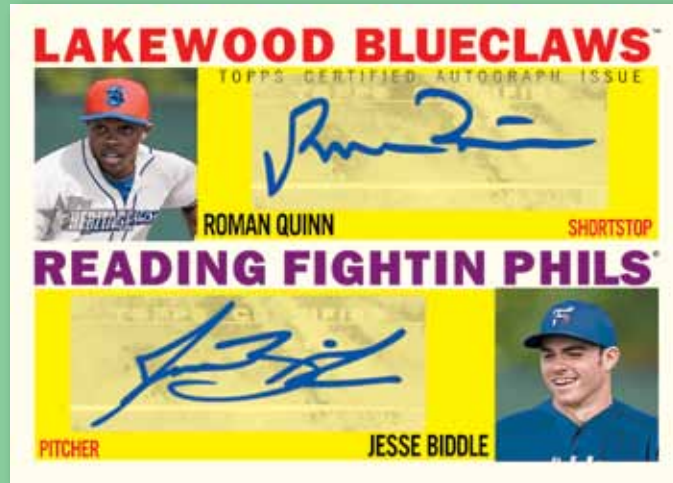

2013 TOPPS HERITAGE MINOR LEAGUE BASEBALL®

CARLOS CORREA

TAIJUAN WALKER

The classic Topps designs from 1964 are coming to **MiLB™**. This year's Topps Heritage **Minor League Baseball®** Edition will feature the traditional Real One Autographs and Clubhouse Collection Relics of the top stars in **MiLB™**. We are also featuring **MiLB™** Stars on 1964 designs, including the Venezuelan Parallels and 1964 Bazooka. To cap it off, we are going to allow another collector to "Make Your Pro Debut" with a **Minor League Baseball®** team and have their own card featured in the 2014 Topps Pro Debut Baseball release.

EVERY BOX WILL INCLUDE:

- 2 Autographed Cards
- One Relic Card

AUTOGRAPHED CARDS

Real One Autographed-Red-Bordered Parallel

Real One Autographed Card

Real One Dual Autographs

REAL ONE AUTOGRAPHS

Autographed cards of *Minor League Baseball*® Stars

Black-Bordered Autographs - Sequentially #’d to 35

Red-Bordered Autographs - Sequentially #’d to 10. **NEW!**

Orange-Bordered Autographs - Sequentially #’d to 5. **NEW!**

Blue-Bordered Autographs - 1 of 1

Printing Plate Autographs - 1 of 1

REAL ONE DUAL AUTOGRAPHS

#’d to 15.

Printing Plate Autographs - 1 of 1

RELIC CARDS

Minor League Baseball® Manufactured Patch Card

Clubhouse Collection Dual Relic

Clubhouse Collection Autographed Patch