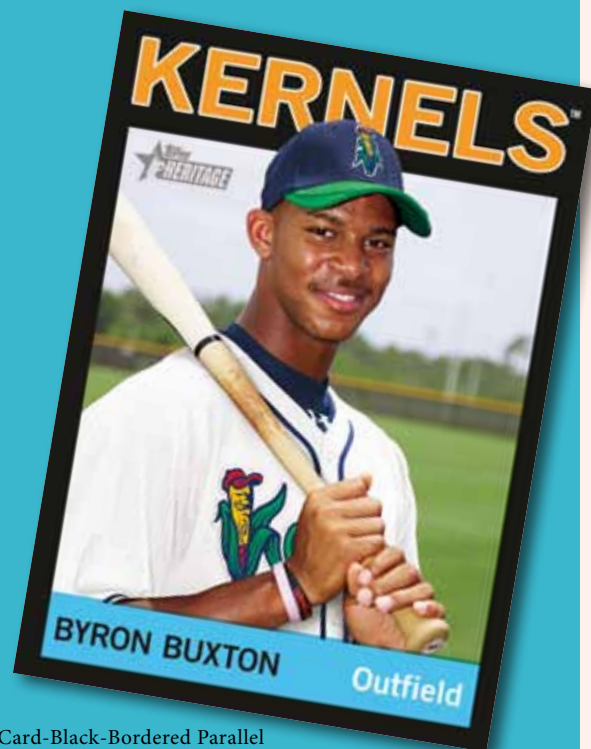

Base Card-Black-Bordered Parallel

Solicitation subject to change