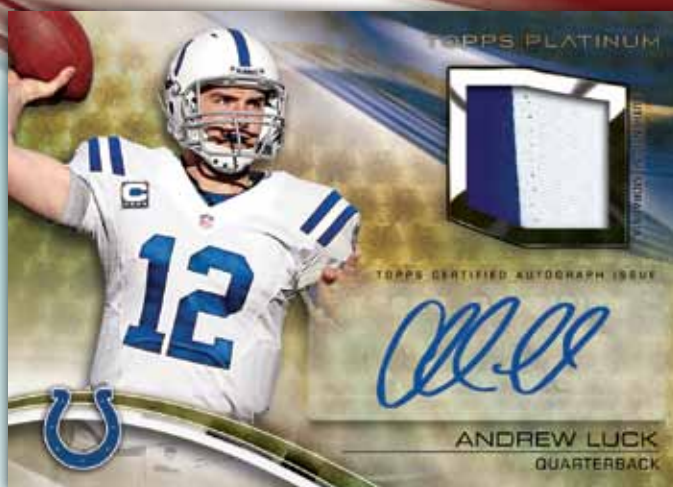

Autographed Veteran Refractor Patch Card - SuperFractor Parallel

AUTOGRAPHED REFRACTOR PATCH CARDS || 1 PER BOX!

Autographed Rookie Refractor Patch Cards: Up to 40 top rookie subjects featuring a jumbo patch and an autograph on a chrome refractor card.

Black Refractor Parallel: Seq. #'d to 125.

Green Refractor Parallel: Seq. #'d to 99.

Frost Refractor Parallel: Seq. #'d to 50. **NEW!**

Blue Refractor Parallel: Seq. #'d to 25.

Purple Refractor Parallel: Seq. #'d to 10.

Gold Refractor Parallel: Seq. #'d to 5.

SuperFractor Parallel: #'d 1/1. **HOBBY ONLY!**

Red Refractor Parallels: Each #'d 1 of 1!

HOBBY ONLY!

- •NFL Shield Parallel
- •Team Logo Parallel **NEW!**
- •NFL Pigskin Parallel **NEW!**
- •NFL Glove Parallel **NEW!**

Autographed Veteran Refractor Patch Cards: Up to 15 veterans featuring a patch and an autograph on a numbered chrome refractor card.

Purple Refractor Parallel: Seq. #'d to 25.

Frost Refractor Parallel: Seq. #'d to 15. **NEW!**

Gold Refractor Parallel: Seq. #'d to 10.

Red Refractor Parallel: Seq. #'d to 5.

SuperFractor Parallel: #'d 1/1. **HOBBY ONLY!**

All rookie images and cards will be NFL-branded with updated photography and NFL team logos. All relics will be authentic NFL jersey memorabilia.