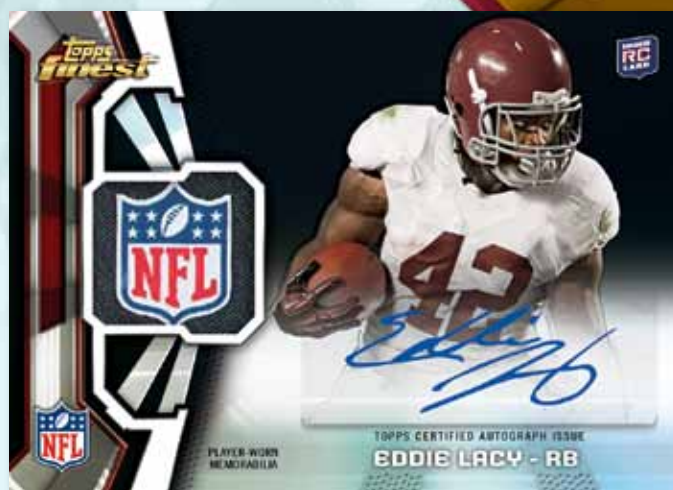

2013 Topps Finest Football will also feature more ON-CARD autograph content including:

Rookie Refractor Autographed Variation Base Cards and
Finest Atomic Refractor Rookie Autographed Cards!

Every Master Box Contains:

- 1 Rookie Autograph Patch Card
- 1 Autograph Jumbo Relic Card
- 2 Die-Cut Finest Atomic Refractor Rookie Cards
- 2 Finest Moments Insert Cards

topps finest

2013 NFL FOOTBALL CARDS

HOBBY EXCLUSIVE!

AUTOGRAPH PATCH CARDS

1 per MINI BOX!

Rookie Refractor Autographed Patch Card - BCA Parallel

Rookie Refractor Autographed Patch Card - Black NFL Shield Logo Parallel

Rookie Refractor Autographed Patch Cards - Up to 40 NFL Rookies featured with a multi-color patch and signature on Finest refractor technology.