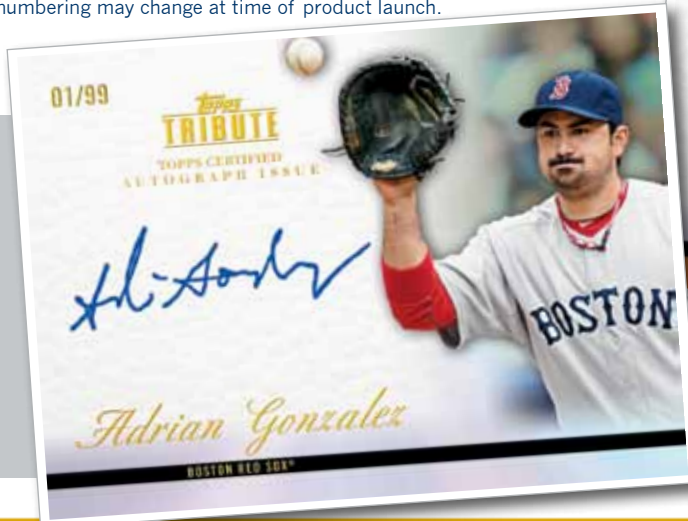

*Sequential numbering may change at time of product launch.

*Tribute to The Stars Autographs will utilize stickers.

2012 TOPPS TRIBUTE BASEBALL

TRIBUTE TO THE STARS AUTOGRAPHED CARDS:

Autographed cards of top retired and active superstars appear on Topps Certified autograph stickers. Cards will be sequentially numbered to 24 and available in a new one-of-one Purple Parallel version! These appear as an additional box hit!