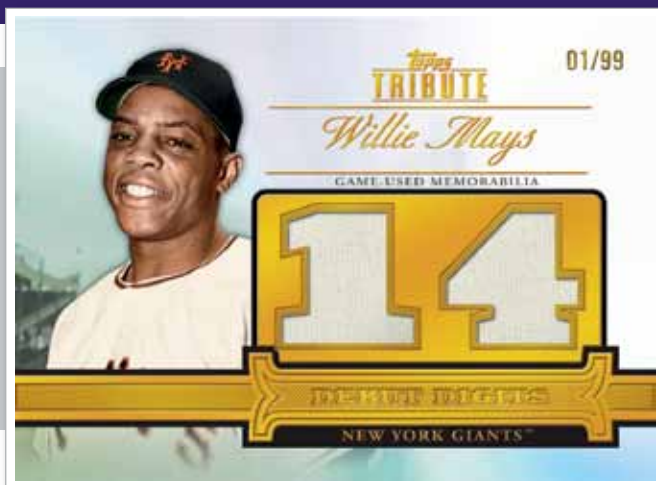

2012 TOPPS TRIBUTE BASEBALL

DEBUT DIGITS

Relic cards of active and retired stars. Relic swatches will be featured in a die-cut of their first uniform number. Cards will be sequentially numbered to 99*. **NEW!**

RELIC CARD PARALLELS

All of the above relic card themes will have the following parallels:

Purple Parallel will be numbered to **1**.

Red Parallel will be numbered to **10**.

Gold Parallel will be numbered to **15**.

Orange Parallel will be numbered to **25***.

Blue Parallel will be numbered to **50***.

*Sequential numbering may change at time of product launch.