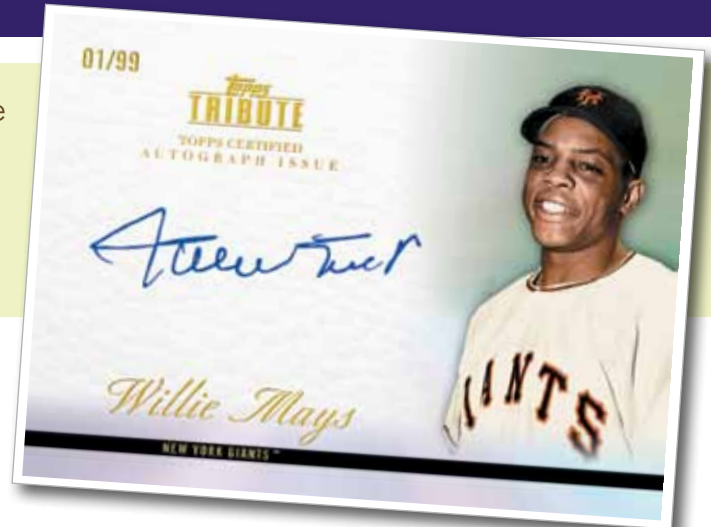

2012 TOPPS TRIBUTE BASEBALL

Topps Tribute Baseball returns in 2012 with a Tribute to an all-time great, Willie Mays! Featuring **ON-CARD AUTOGRAPHS**, including Mays and many other noteworthy legends, 2012 Topps Tribute Baseball is sure to be a grand slam!

6 AUTOGRAPH/RELIC HITS PER BOX!

- *3 ON-CARD autographed cards #’d to 99 or less per box!
- 3 Relic cards #’d to 99 or less per box!
- 1 Sequentially numbered parallel card per pack!

ON-CARD AUTOGRAPHEDED CARDS - 3 PER BOX

NOW ON-CARD! Get autographs of today’s stars and yesteryear’s legends. Autographs will be signed directly on each card! Cards will be numbered to 99*.

Onyx Parallel (signed with a silver pen) will be numbered 1/1. **NEW!**

*Sequential numbering may change at time of product launch.

*Tribute to The Stars Autographs will utilize stickers.

2012 TOPPS TRIBUTE BASEBALL

TRIBUTE TO THE STARS AUTOGRAPHED CARDS:

Autographed cards of top retired and active superstars appear on Topps Certified autograph stickers. Cards will be sequentially numbered to 24 and available in a new one-of-one Purple Parallel version! These appear as an additional box hit!