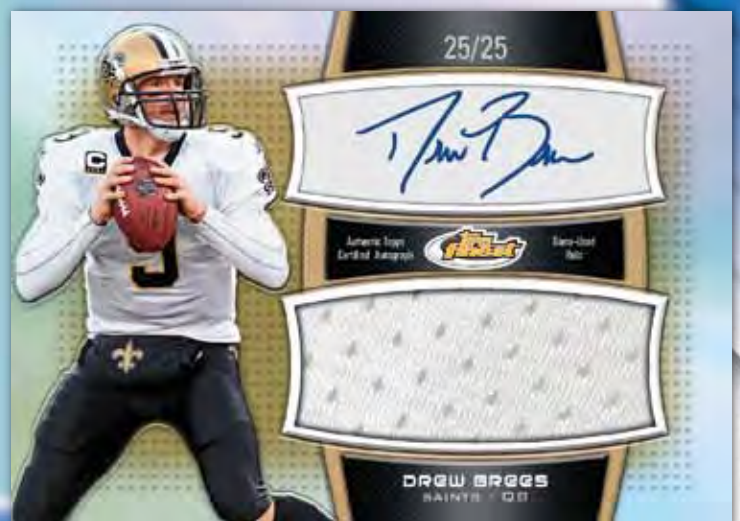

Autograph Jumbo Relic Gold Refractor Card