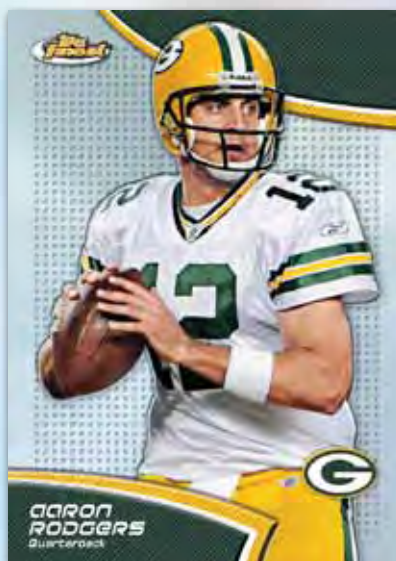

TOPPS FINEST

INSERT CARDS - 4 Per Master Box!

ROOKIE FINEST ATOMIC REFRACTOR CARDS - 1 PER MINI BOX!

Twenty-five outstanding Rookies on Refractor cards with a die-cut.

Available in Parallels:

AUTOGRAPHED Super-Fractor Superior - 1/1!

Mosaic Superior - Numbered* to 10

Red Superior - Numbered* to 25

Gold Superior - Numbered* to 50

FINEST MOMENTS - 1 PER MINI BOX!

Capturing a defining highlight in the careers of 25 Rookies and seasoned Veteran stars.

Available in a Refractor parallel.

BASE CARDS - 5 Per Pack!

35 newcomers from the 2011 NFL Draft along with 90 stand-out Veterans.

PARALLEL CARDS

The 125 Veterans and Rookies from the base set are featured:

Super-Fractor - 1/1!

Printing Plates - 1/1!

Mosaic Refractor - Numbered* to 10

Red Refractor - Numbered* to 25

Gold Refractor - Numbered* to 50

Black - Numbered* to 99

X-Fractor - Numbered* to 399

Refractor

Base Card

GET THE FINEST THAT TOPPS & THE NFL HAS TO OFFER!

ORDER 2011 FINEST FOOTBALL TODAY