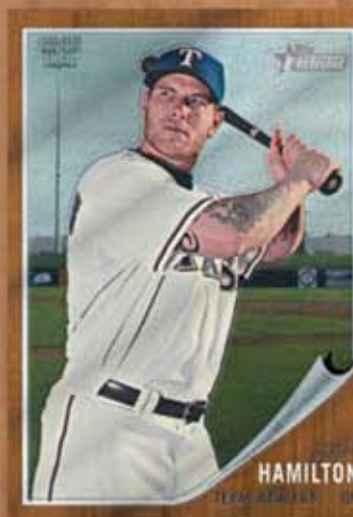

Chrome Parallel Base Card