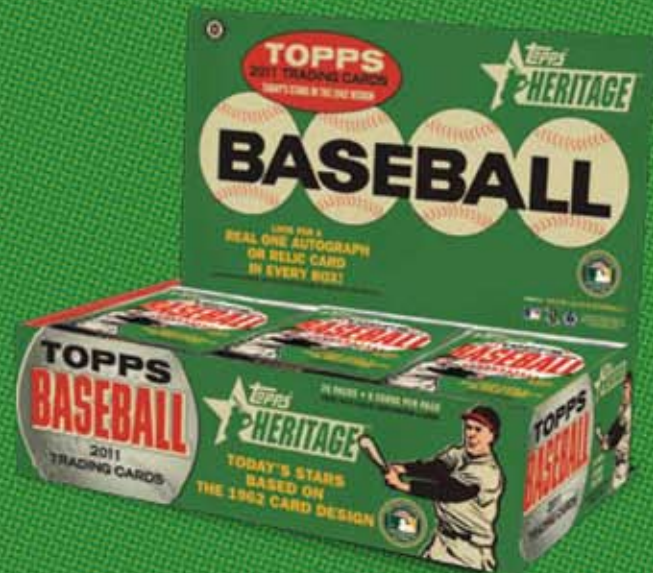

**1962 TOPPS ORIGINALS** - Original cards from 1962 inserted and stamped in 1-card penny packs. *1 in every 2 boxes!*

Clubhouse Collection Dual Relic Card

New Age Performers Card

Baseball Flashbacks Card

## 2011 TOPPS HERITAGE BASEBALL

Honoring More Than 500 Baseball Legends And Current Stars On the Popular 1962 Topps Card Design With One Autographed Or Relic Card per Box!