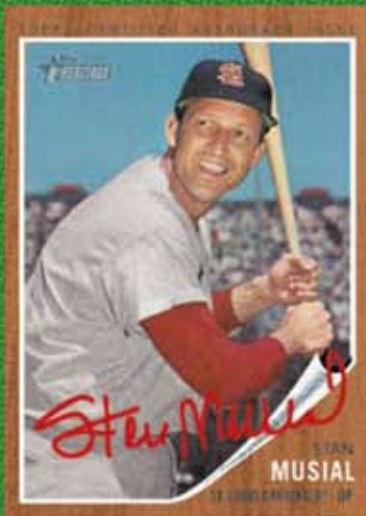

CLUBHOUSE COLLECTION RELICS - 10 cards showcasing a bat or uniform memento are autographed by active and retired players.

Hand-numbered* to 25.

CLUBHOUSE COLLECTION DUAL AUTOGRAPH RELICS - 5 cards showcasing on-card autographs from a retired and active player from the same franchise along with a relic piece. *Hand-numbered* to 10.*

HOBBY EXCLUSIVE!

AUTOGRAPHED CARDS

1 RELIC OR AUTOGRAPHED CARD OR PER BOX!

All autographs signed directly on each card!

REAL ONE - On-card signatures from players who last appeared on a Topps Card in 1962 including as well as signatures from additional 1962 stars and current stand-outs.

REAL ONE SPECIAL EDITION - The subjects above will on-card sign 62 cards in red ink. *Hand-numbered* to 62.*

REAL ONE DUAL AUTOGRAPHS - 10 cards featuring an active and retired player with their on-card signatures. *Hand-numbered* to 25.*

HOBBY EXCLUSIVE!

FLASHBACKS - 5 baseball legends directly sign their name to 25 cards, each featuring a highlight from their 1962 season. *Hand-numbered* to 25.*

1962 CUT SIGNATURES - Cut signatures from Mickey Mantle and other legends. **ONE-OF-ONE!**

NEW! 60TH ANNIVERSARY - Sixty players past and present have signed these cards along with an additional inscription wishing Topps a "Happy 60th!" All autographs and inscriptions are signed directly on each numbered to 60 card. At least three players' cards will be inserted into each baseball product throughout 2011.

Real One Special Edition Autograph Card
Hand-numbered* to 62.