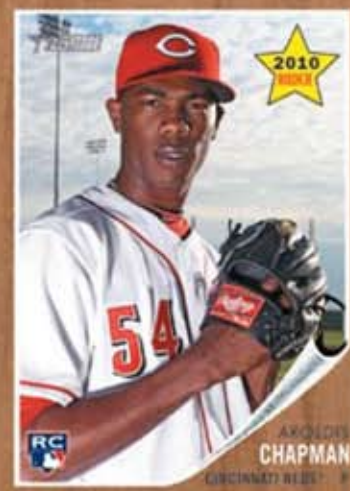

Rookie Base Card