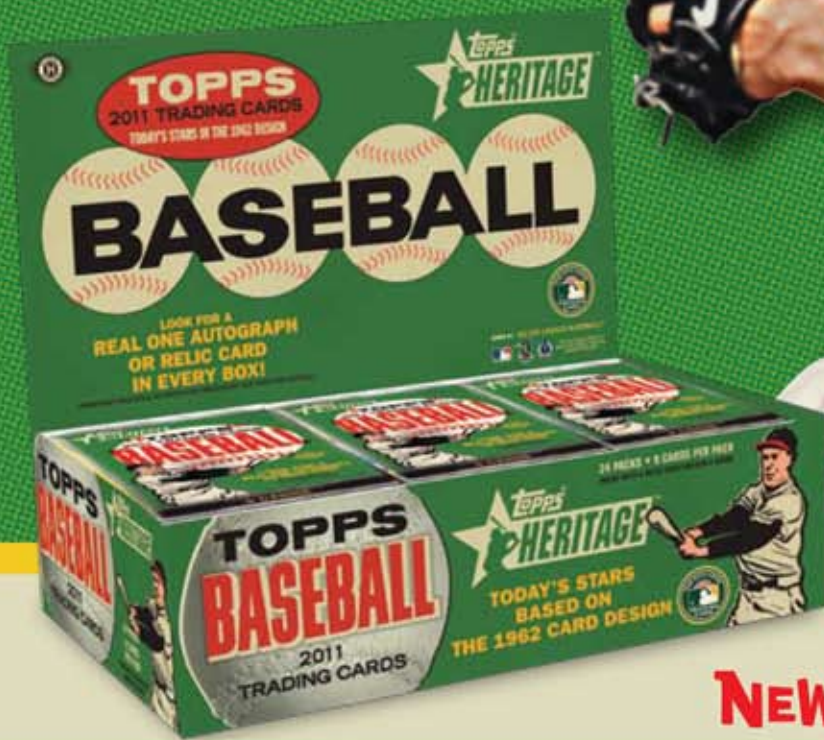

Topps®  
**HERITAGE**

TODAY'S STARS  
ON THE  
**1962**  
CARD DESIGN

**TOPPS  
BASEBALL**

2011  
MAJOR LEAGUE BASEBALL®  
TRADING CARDS

**NEW!** '62 MINTED COIN CARDS  
**NEW!** BASEBALL BUCKS BOX LOADER

## 2011 TOPPS HERITAGE BASEBALL

Heritage Baseball returns in 2011 with 500 Rookies and Veterans showcased on the singular 1962 Topps Baseball wood grain design. This year, Topps adds a pecuniary theme to Heritage with the introduction of '62 Mint cards and Baseball Bucks!

### BASE CARDS • 500

425 of the game's best players on the 1962 Topps Baseball card design including: 6 World Series Highlights, 11 Combos, 4 League leaders, 24 Sporting News All-Stars, 18 Team Cards, 8 Rookie Parade and 9 In Action cards PLUS Babe Ruth.