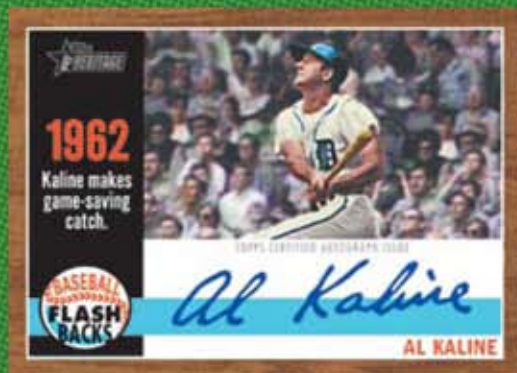

**HOBBY EXCLUSIVE!**

**FLASHBACKS** - 5 baseball legends directly sign their name to 25 cards, each featuring a highlight from their 1962 season. *Hand-numbered\* to 25.*

**1962 CUT SIGNATURES** - Cut signatures from Mickey Mantle and other legends. **ONE-OF-ONE!**

**NEW! 60TH ANNIVERSARY** - Sixty players past and present have signed these cards along with an additional inscription wishing Topps a "Happy 60th!" All autographs and inscriptions are signed directly on each numbered to 60 card. At least three players' cards will be inserted into each baseball product throughout 2011.

Real One Special Edition Autograph Card  
*Hand-numbered\* to 62.*

Real One Autograph Card

Clubhouse Collection Dual Autographed Relic Card

Clubhouse Collection Autographed Relic Card

Flashback Autographed Card